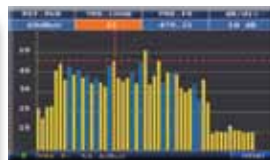

ATOM LIGHT STC

The lightest and most compact
SAT, TV & CATV Analyzer in the world

MAIN FEATURES

- CATV TUNER with extended band 4-1000 MHz
- SAT TUNER with extended band 930-2250 MHz
- Extended GSM band 860-1000 MHz for telephone repeater installations, see page 24
- Exclusive patented ROVER AUTODISCOVERY system: automatically recognises and selects analog TV and digital TV COFDM/QAM signals in both measurement and spectrum mode
- Detects and measures MPEG4 HD High Definition programs
- All worldwide SAT transponder pre-stored
- Automatic quality analysis: FAIL-MARG-PASS
- New TFT, ultra-bright, touch screen color 3", 16:9, with excellent resolution
- Rotational, capacitive, cap-touch encoder
- All measurements, program list, A/V PID, settings and pictures on one screen
- Auto memory, manual memory and Data Logger functions
- Weighs only 1.4 kg
- 4 to 5 hour battery autonomy
- Battery test function to regenerate/measure battery levels and calibrate the indicator
- Supplied with soft bag for transport, mains adapter and 12V vehicle adapter (18 V optional)
- Free SW upgradeable on-line (USB-2 socket)
- Small or full screen picture visualization

- **DVB-S2 (T2 & C2 upgradable HW)**
- **3.1" 16:9 TFT LED DISPLAY**
- **FAST SPECTRUM with MEMORY**

- **ICON NAVIGATION**
- **Only SIX DIRECT keys for all FUNCTIONS**

Picture ZOOM

Fast spectrum with memory peak. Detects and memorizes all the details for you

Constellat. DVB-S2 = 8PSK, T & T2 = COFDM, C = QAM and all modulation parameters

TV Bars Scan
[] = analog [] = digital
See page 23

Impulse response in real time (ECHOES & MICRO-ECHOES in "SFN" networks) See page 22